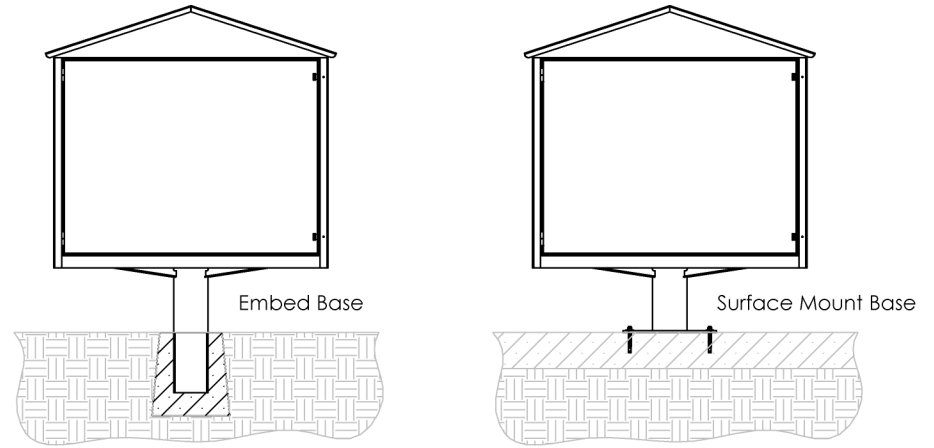

# Gatekeeper

BEAR PROOF TRASH ENCLOSURES

14 Gage steel construction  
primed and powder coated