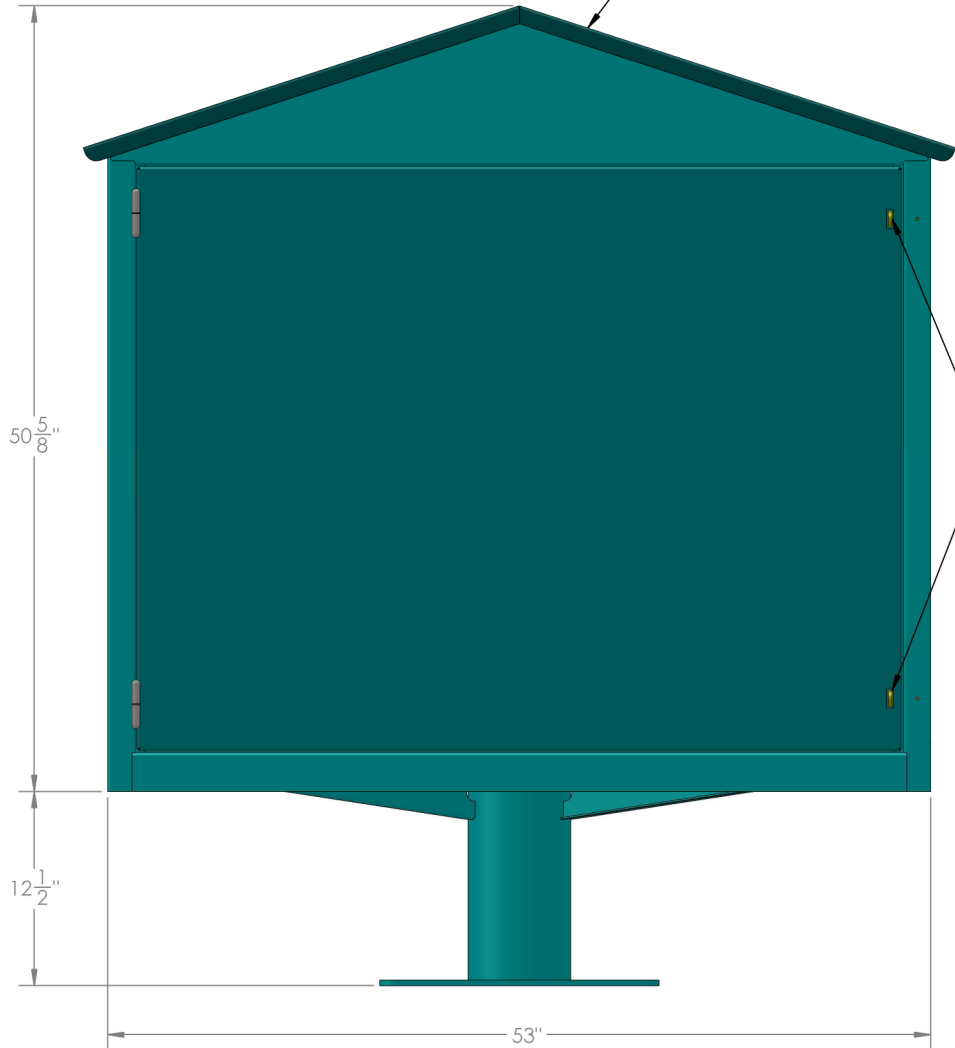

# Gatekeeper

BEAR PROOF TRASH ENCLOSURES

14 Gage steel construction  
primed and powder coated

## Mounting Options

3 West Street, Litchfield, CT 06759  
877-232-7428 bearicuda.com