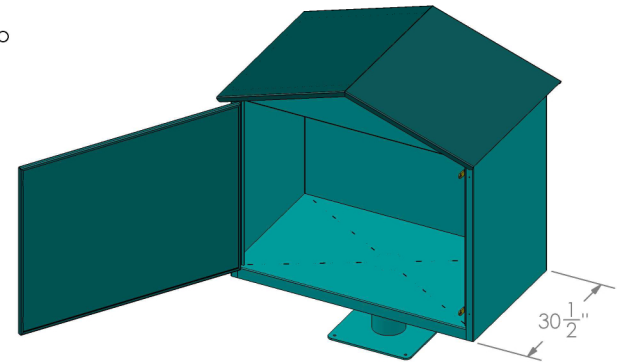

# Gatekeeper

BEAR PROOF TRASH ENCLOSURES

14 Gage steel construction  
primed and powder coated

## Mounting Options

3 West Street, Litchfield, CT 06759  
877-232-7428 bearicuda.com